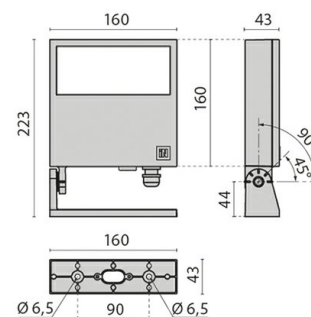

FOCUS+1 C/I

Part number	305486
Lampholder:	LED
Light Source:	LED
Wattage:	18 W
Finish:	AN-96 / Anthracite gray / Textured
Insulation class:	I
Degree of protection:	IP66
IK-J-xxIP:	IK06 1J xx3
CRI:	70
Kelvin:	4000
Power factor:	COSφ ≥ 0,9
EEL:	A2
Optic:	INTENSIVE CIRCLE REFLECTOR
Optic Beam:	17°
Lightsource lumen output:	1880 lm
Luminaire lumen output:	1395 lm
L:	L70
B:	B10
Lifetime:	60000 h
Ta MIN luminaire:	-20°
Ta MAX luminaire:	40°

Description

- LED floodlight for indoor and outdoor lighting, comprising:
- Die-cast painted aluminium housing and trim
 - Adjustable mounting bracket made of die-cast aluminium, painted
 - Extra-clear flat tempered glass diffuser with internal screen printing
 - Circular optic
 - High power LEDs with next generation high intensity light beam
 - Silicone gasket
 - Stainless steel locking screws
 - Waterproof cable gland M16x1.5 for cables Ø 5- Ø 10 mm
 - Technopolymer peg available for anchoring to the ground
 - Photometric data measure according to UNI EN 13032-4 and IES LM-79-08

Photometric data

Technical drawings

OPTIONAL ACCESSORIES

FOCUS+ 1

700191
Ground spike