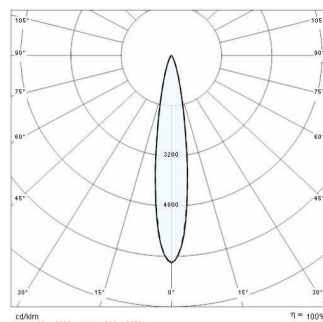

Photometric data